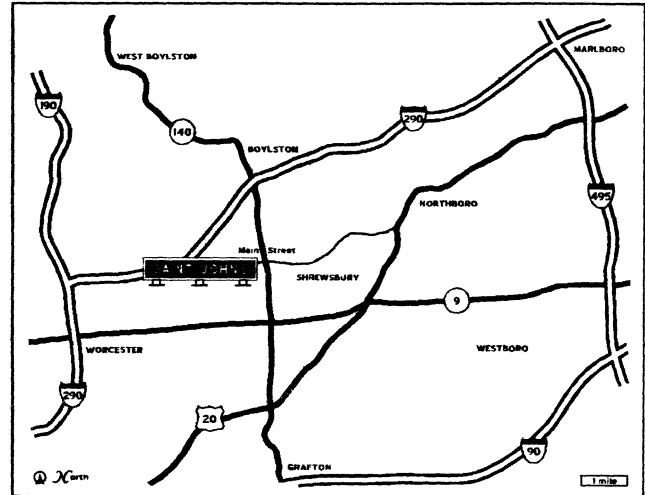

SAINT JOHN'S HIGH SCHOOL

DIRECTIONS AND CAMPUS MAP

From I-190 North

- Bear left on ramp at sign reading "I-290 East Burncoat St. to Shrewsbury/Marlboro/RT-70/Lincoln St."
- Continue on I-290 and go East for 2.0 miles
- Bear right on ramp at sign reading "Exit 22 Main St. to Shrewsbury"
- Turn right on Main St. and go East for 0.8 miles to Saint John's

From I-290 East

- Bear right on ramp at sign reading "Exit 22 Main St. to Shrewsbury"
- Turn right on Main St. and go East for 0.8 miles to Saint John's

From I-290 West

- Bear right on ramp at sign reading "Exit 22 Main St. to Shrewsbury/Worcester"
- Turn left onto Main St. and go East for 1.0 miles to Saint John's

From I-495 North

- Turn right on ramp at sign reading "Exit 25B I-290 West to Worcester"
- Bear right onto I-290W for 9.4 miles
- Bear right on ramp at sign reading "Exit 22 Main St. to Shrewsbury/Worcester"
- Turn left onto Main Street and go East for 1.0 miles to Saint John's

From I-495 South

- Turn right on ramp at sign reading "Exit 23B RT-9 West to Worcester"
- Bear right on RT-9 and go West for 7.5 miles
- Turn right onto RT-140N for 1.5 miles
- Turn left onto Main St. at Shrewsbury Center and go West for 0.8 miles (*bear right at fork in road*)